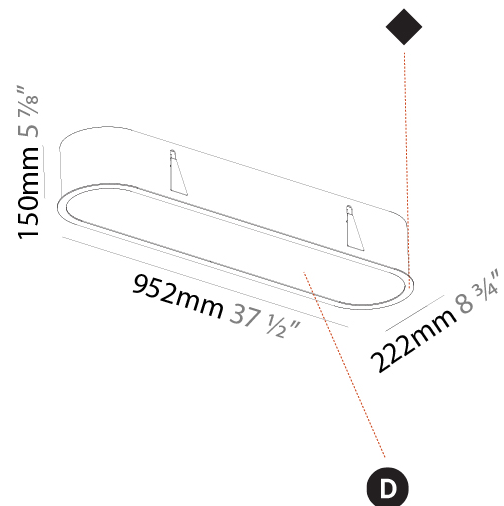

| |
|-----------|
| PROJECT |
| TYPE |
| SPECIFIER |
| QUANTITY |
| DATE |

935mm x 205mm
 36 13/16" x 8 1/16"

10 - 25mm
 3/8" - 1"

160mm
 6 5/16"

SMOOTHLINE RECESSED

A37756-

PROJECT

TYPE