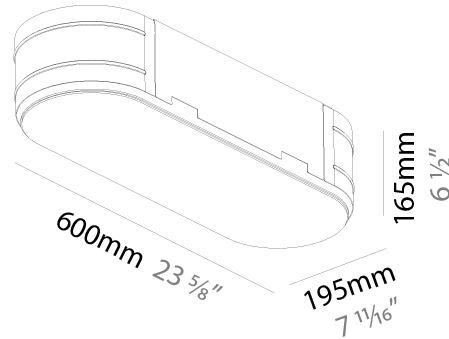

PHYSICAL

| |
|---|
| Shape: Oval |
| Length (mm): 1230 |
| Length (in): 48 7/16 |
| Width (mm): 200 |
| Width (in): 7 7/8 |
| Height (mm): 120 |
| Height (in): 4 3/4 |
| Light Distribution: Direct |
| Diffuser: PMMA - Opal or Micro-Prism |
| Fixture Finish: SSR / BKV / CWI / CRY / HAB / UFT / ITA / RUA / FTG / MYG / LOD / PUS / FRO / FUP / KIA / POP / BLS / SPG / MEY / GOH / GUM / CHC / COM / ABZ / JAG / OBR / MOS / ROR |
| Fixture Material: Extruded Aluminum / Steel |

PHYSICAL

| |
|---|
| Shape: Oval |
| Length (mm): 1530 |
| Length (in): 60 1/4 |
| Width (mm): 200 |
| Width (in): 7 7/8 |
| Height (mm): 120 |
| Height (in): 4 3/4 |
| Light Distribution: Direct |
| Diffuser: PMMA - Opal or Micro-Prism |
| Fixture Finish: SSR / BKV / CWI / CRY / HAB / UFT / ITA / RUA / FTG / MYG / LOD / PUS / FRO / FUP / KIA / POP / BLS / SPG / MEY / GOH / GUM / CHC / COM / ABZ / JAG / OBR / MOS / ROR |
| Fixture Material: Extruded Aluminum / Steel |

GENERAL

Series: Smoothy
Subseries: Smoothline
Brand: Prolicht
Division: Architectural
Mounting Type: Trimless
Mounting Location: Ceiling
Subcategory: Ambient

PHYSICAL

Shape: Oval
Length (mm): 600
Length (in): 23 5/8
Width (mm): 195
Width (in): 7 11/16
Depth (mm): 165
Depth (in): 6 1/2
Ceiling Thickness (mm): 10 / 12.5 / 15 / 25 / 30
Ceiling Thickness (in): 3/8 or 1/2 or 9/16 or 1 or 1 3/16
Min. Recessing Depth (mm): 180
Min. Recessing Depth (in): 7 1/16
Light Distribution: Direct
Weight (kg): 3.8
Weight (lbs): 7.6
Diffuser: PMMA - Opal
Fixture Material: Extruded Aluminum / Steel
Cut-out Measurements: 635mm / 25" x 230mm / 9 1/16"
Upon Request: Unique Sizes Unique Ceiling Thickness Unique Mounting Depth Spot Inserts

OPTICAL

RATINGS AND CERTIFICATIONS

Certified By: Certified for North American Standards
IP rating: IP20

| |
|-----------|
| PROJECT |
| TYPE |
| SPECIFIER |
| QUANTITY |
| DATE |

635mm x 230mm
25" x 9 1/16"