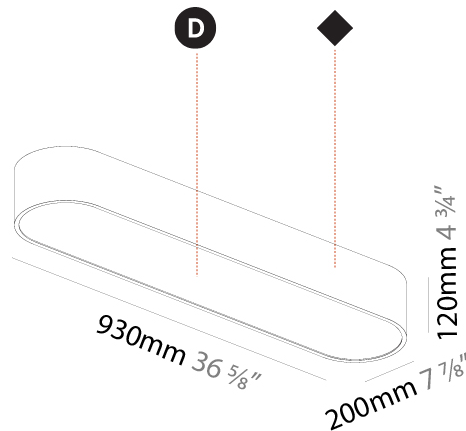

GENERAL

Series: Smoothy
Subseries: Smoothline
Brand: Prolicht
Division: Architectural
Mounting Type: Surface
Mounting Location: Ceiling
Subcategory: Ambient

PHYSICAL

Shape: Oval
Length (mm): 930
Length (in): 36 ⁵/₈
Width (mm): 200
Width (in): 7 ⁷/₈
Height (mm): 120
Height (in): 4 ³/₄
Light Distribution: Direct
Weight (kg): 5.108
Weight (lbs): 11.24
Diffuser: PMMA - Opal or Micro-Prism
Fixture Finish: SSR / BKV / CWI / CRY / HAB / UFT / ITA / RUA / FTG / MYG / LOD / PUS / FRO / FUP / KIA / POP / BLS / SPG / MEY / GOH / GUM / CHC / COM / ABZ / JAG / OBR / MOS / ROR
Fixture Material: Extruded Aluminum / Steel

ELECTRICAL

Lamp Type: LED (Zhaga Standard)
Input Wattage (W): 31.5
Total Output Wattage (W): 27
Dimming: Tri-Mode (Non-Dimming and Phase Dimming (120Vac only) and 0-10V Dimming)
Driver Included: Yes
Driver Location: Integrated
Driver Type: Constant Current - Universal
Driver Class: Class 2
Input Voltage (V): 120 - 277
Constant Current (MA): 500

LED

Color Temperature (°K): 3000 / 3500 / 4000
Max. Delivered Lumen (lm): 2190 / 2362 / 2410
CRI: >80 CRI
Lamp Life (hrs): 50000

OPTICAL

RATINGS AND CERTIFICATIONS

Certified By: Certified for North American Standards
IP rating: IP20

PROJECT
TYPE
SPECIFIER
QUANTITY
DATE