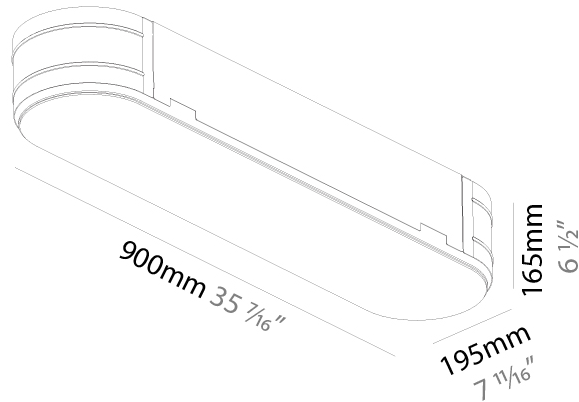

GENERAL

Series: Smoothy
 Subseries: Smoothline
 Brand: Prolicht
 Division: Architectural
 Mounting Type: Trimless
 Mounting Location: Ceiling
 Subcategory: Ambient

PHYSICAL

Shape: Oval
 Length (mm): 900
 Length (in): 35 7/16
 Width (mm): 195
 Width (in): 7 13/16
 Depth (mm): 165
 Depth (in): 6 1/2
 Ceiling Thickness (mm): 10 / 12.5 / 15 / 25 / 30
 Ceiling Thickness (in): 3/8 or 1/2 or 9/16 or 1 or 1 3/16
 Min. Recessing Depth (mm): 180
 Min. Recessing Depth (in): 7 1/16
 Light Distribution: Direct
 Weight (kg): 5.756
 Weight (lbs): 12.66
 Diffuser: PMMA - Opal
 Fixture Material: Extruded Aluminum / Steel
 Cut-out Measurements: 935mm / 36 15/16" x 230mm / 9 1/16"
 Upon Request: Unique Sizes Unique Ceiling Thickness Unique Mounting Depth Spot Inserts

OPTICAL

RATINGS AND CERTIFICATIONS

Certified By: Certified for North American Standards
 IP rating: IP20

| |
|-----------|
| PROJECT |
| TYPE |
| SPECIFIER |
| QUANTITY |
| DATE |

935mm x 230mm
 36 13/16" x 9 1/16"