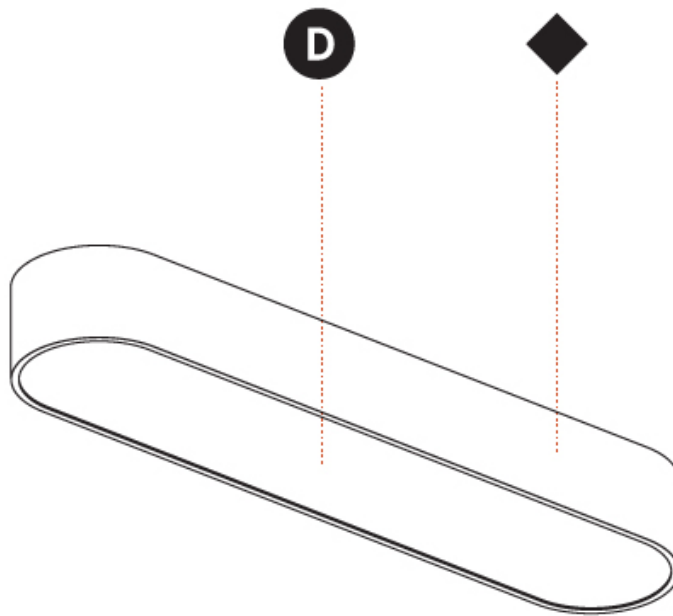

A32968-

PROJECT

TYPE

SPECIFIER

QUANTITY

DATE